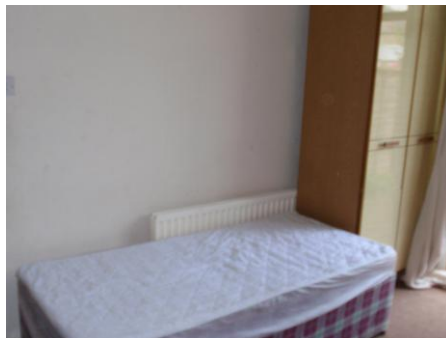

Double Room (Room 5)