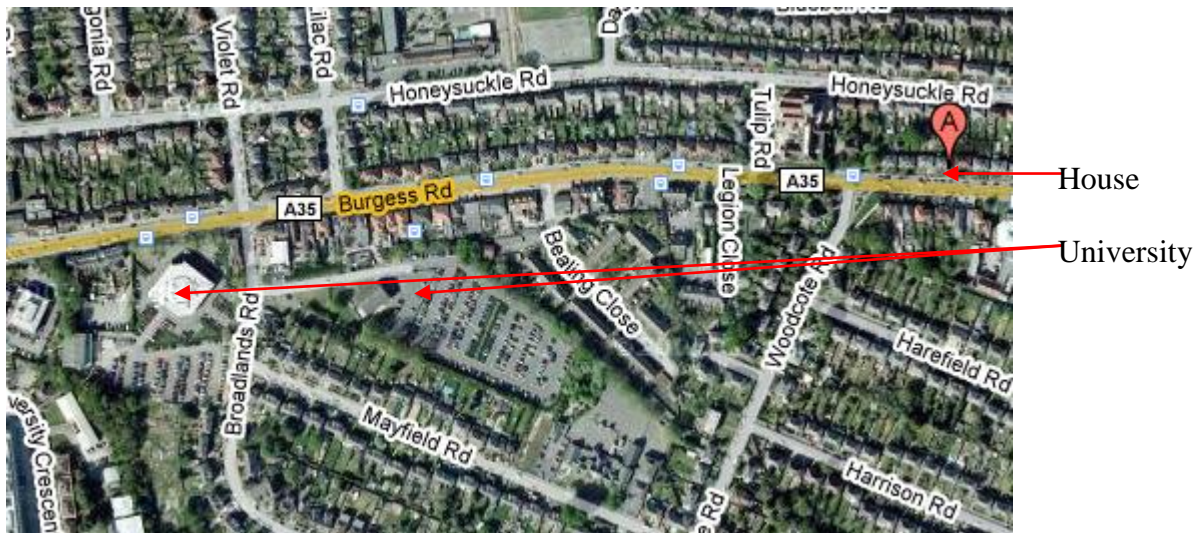

## House - Burgess Road

This property is a 5 bed house approximately than 300 metres of the university and is close to shops, restaurants and takeaways. It has been newly decorated and is very well equipped. It has the best rating, given by the University. The list below shows how close it is to various places in Southampton. It has four double rooms and a single room. Please look below for a full list of the facilities and pictures and descriptions of the rooms.

[\(Click Here or Map for interactive map and directions\)](#)

	<u>Distance (approx)</u>
<u>University</u>	Less than 300 meters
<u>Local Pubs</u>	Less than 300 Meters
<u>Restaurants</u>	Less than 200 Meters
<u>Shop</u>	Less than 100 Meters
<u>Bus Stop</u>	Less than 100 Meters
<u>Main Bus station</u>	Less than 500 Meters
<u>Library</u>	Less than 500 Meters
<u>Leisure centre -Gym/Swimming Pool etc</u>	Less than 500 Meters
<u>City Centre</u>	2 km
<u>Southampton Train station – Parkway</u>	2.5 km
<u>Southampton Train station – Central</u>	2.5 km
<u>Southampton Airport</u>	2.5 km